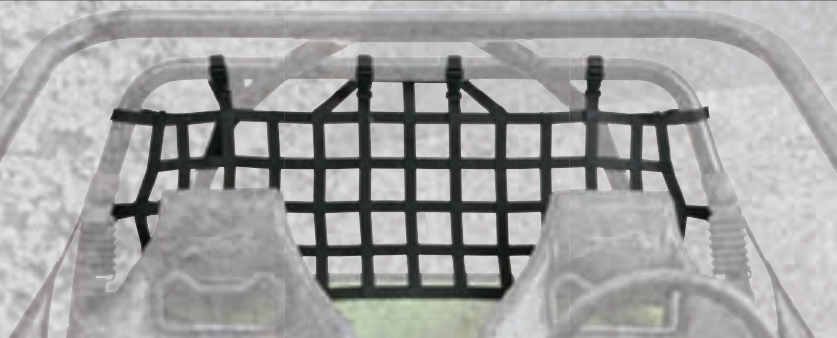

HEADACHE NET

- Protects driver and passenger from off-road hazards and cargo shifting in the rear box
- Open weave design provides rear visibility

1436-723 \$129.95

ANY BORING YOU HAD LEFT IN YOU WAS JUST SENT PACKING.