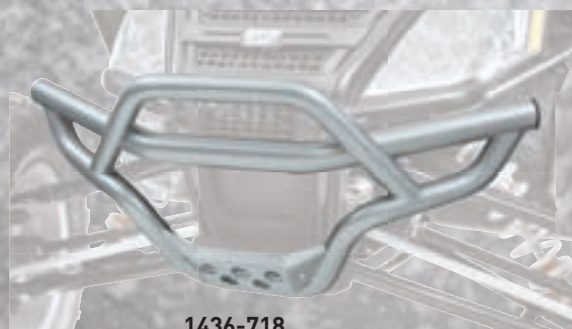

ALUMINUM FRONT & REAR BUMPER

- -Lightweight aluminum construction is corrosion resistant
- -Bumper style integrated with rock sliders
- -Works with winch receivers

Front: 1436-718 $349.95
Rear: 1436-719 $279.95

**AVAILABLE EARLY
MARCH 2012**

1436-718