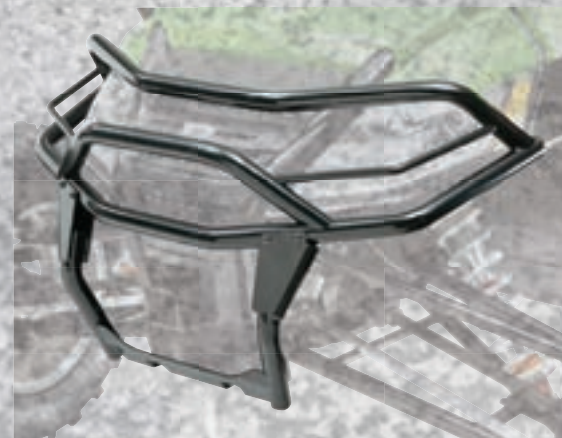

STEEL BUMPER

- -1½" steel pipe bumper protects the front of the machine and headlights
- -Integrated mini skid plate
- -Works with front winch receiver
- -Easy installation

1436-716 $229.95