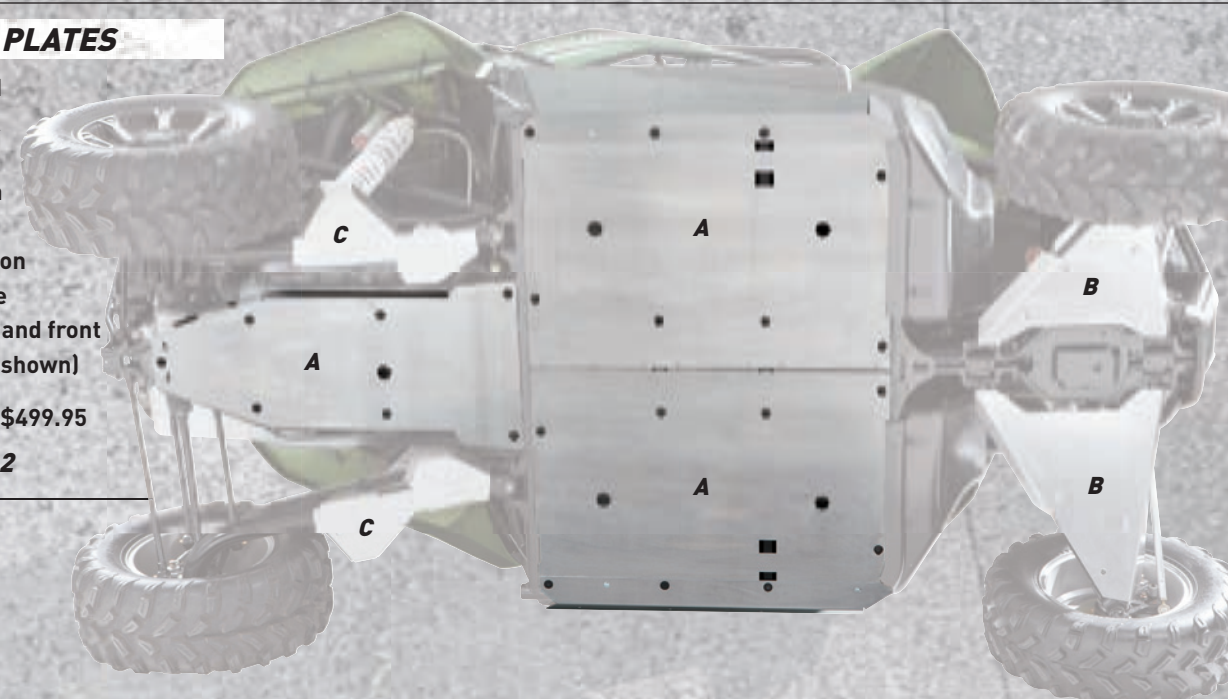

UNDERBODY

A. ALUMINUM SKID PLATES

- -Replace stock plastic skid plate with rust-free 11 JA brushed aluminum
- -Offers maximum strength and durability
- -Straightforward installation
- -Openings for maintenance
- -Includes rear scrub plate and front centerline skid plate (not shown)

A. Center: 1436-728 $499.95

AVAILABLE MARCH 2012

B.-C. FRONT & REAR A-ARM GUARDS

- -Composed of 11 JA brushed aluminum for low weight
- -Provides protection to front end components and rear suspension
- -Quick and easy installation

B. Front: 1436-714 $299.95
C. Rear: 1436-715 $299.95